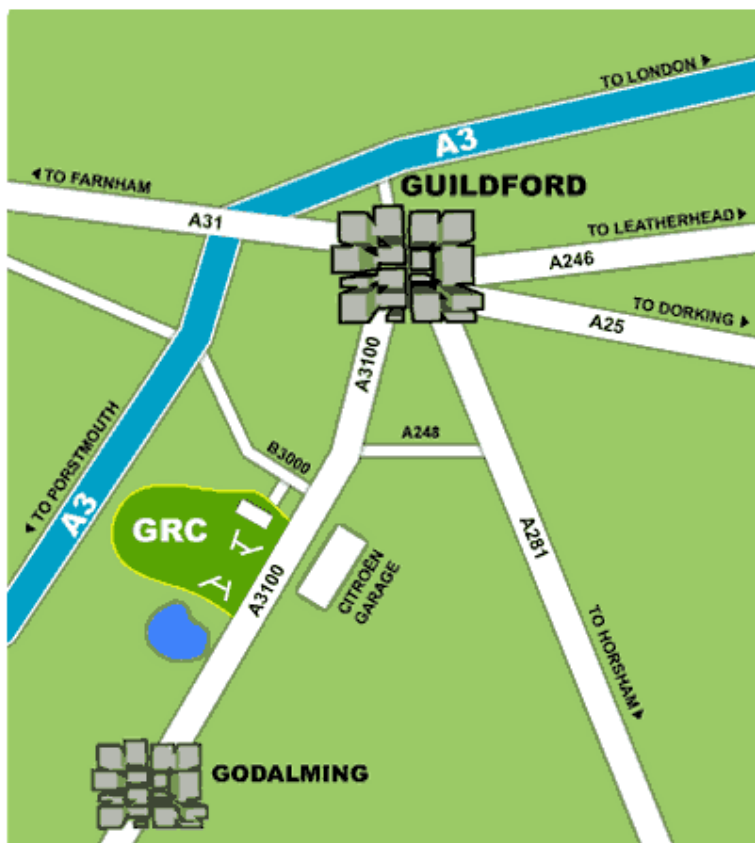

How to find Guildford and Godalming Croquet Club

The croquet club is located within the grounds of Guildford Rugby Club (marked GRC on the map). The entrance is almost opposite a Citroën garage on the A3100 between Guildford and Godalming.

After entering the grounds of the Rugby Club, turn right. Then go straight on through the tall gates and drive to the far end of the concrete road. The croquet lawns will be seen over to the left as you drive in.

Please park on the strip of grass on the right hand side of the road.